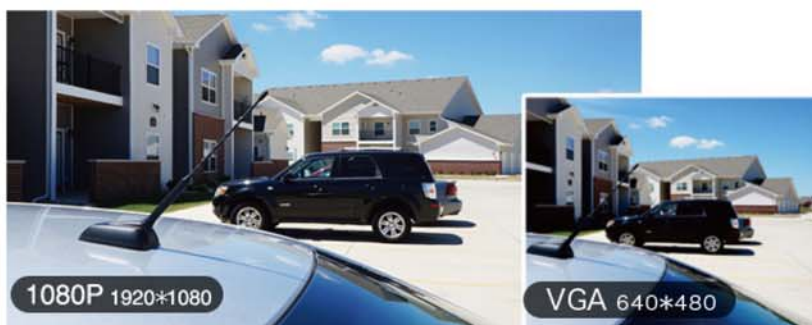

Auto-Networking

Full HD NVR

16CH NVR + Built-in 16 Port PoE

Real-Time 1080P Record & Playback NVR

Backup File in .avi Format

Plug USB disk into PC and playback video without installing NVR software

Support USB 3.0

10 times faster backup speed than USB 2.0

Auto-Networking

Same PC software and app for NVR and DVR

Flexible app and software to get easy management of both analog DVR system and IP NVR system

128CH CMS

For Windows OS with 128CH live view

HD 1080P