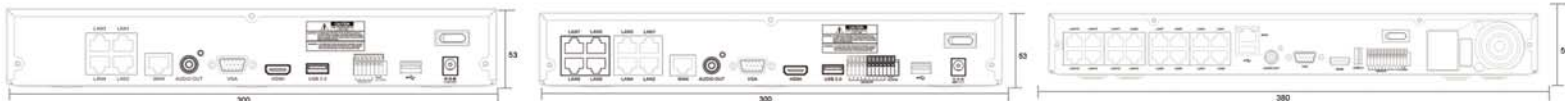

NVR200-41T-POE

NVR200-81T-POE

NVR200-161T-POE

4CH HD 1080P H.264 NVR, POE, ONVIF, HDMI, USB 3.0, TOUCH PANEL

8CH HD 1080P H.264 NVR, POE, ONVIF, HDMI, USB 3.0, TOUCH PANEL

16CH HD 1080P H.264 NVR, POE, ONVIF, HDMI, USB 3.0, TOUCH PANEL

FEATURES

- Plug & View HD 1080P Resolution
- 4/ 8/ 16CH POE NVR: Built-in 48V DC POE Switch
- Real-Time 1080P Recording: 30fps on Each Channel
- Simultaneous HD Live View And Playback on The Same Screen
- Auto-Networking Function (Optional):
  No IP Address/ DDNS/ Router Mapping/ Port Forwarding
- Selectable Zoom Area During Live View And Playback
- AVI Backup Format from NVR to Backup Devices
- Client Software for Windows OS with 128CH Live View
- Dual Streaming: HD Quality to Local NVR; Smooth Video for Remote Access
- App for iOS and Android OS:
  - Streaming Adjustment on Mobile Devices Based on Your Bandwidth Efficiency
  - Dedicated HD Version for iPad and Android Tablets with Multi-Channel Live View and Remote Playback

SPECIFICATION